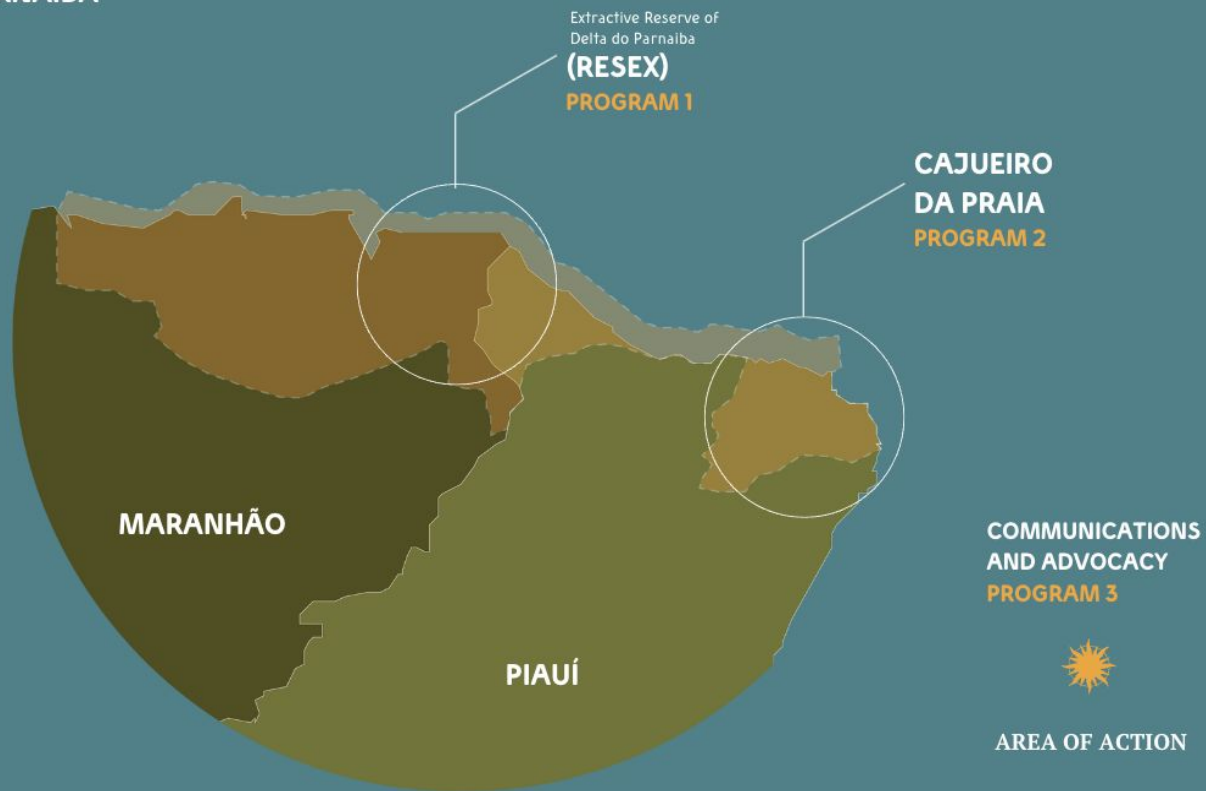

Environmental
Protection Area of
**DELTA DO
PARNAIBA**