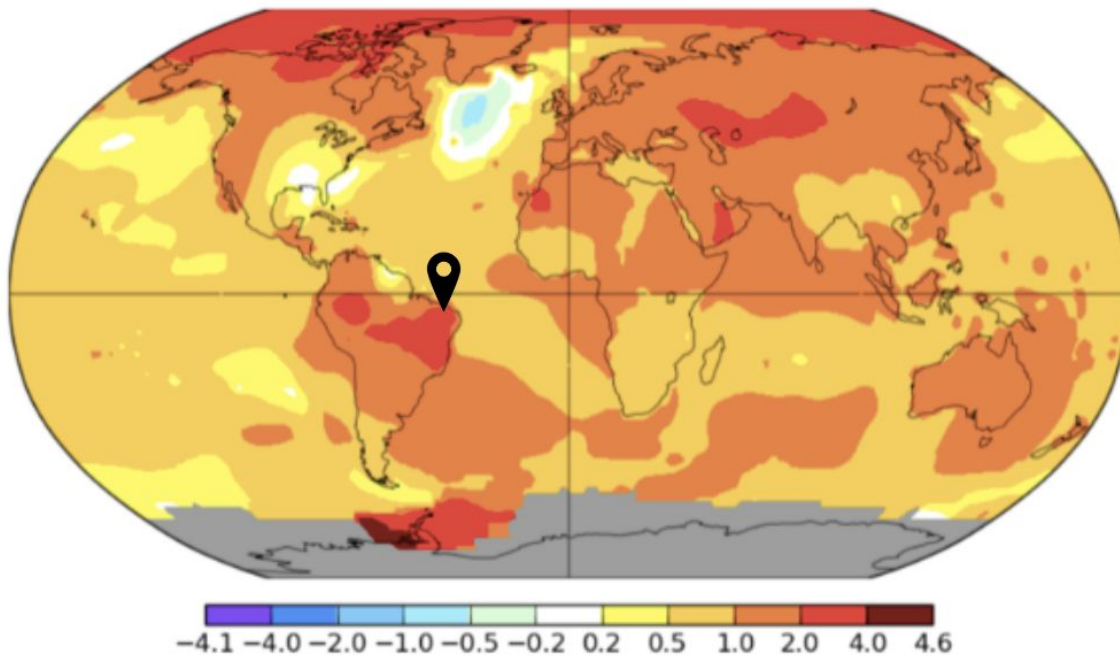

Co-founder and Creative Director
of Filha do Sol

Filha do Sol in California

2024

The Brazilian rainforest on fire, 2023. Source: Science.org

Annual J-D

L-OTI(°C) Change 1918-2018

1.02

GISTEMP Team, 2019: GISS Surface Temperature Analysis (GISTEMP).

Brazilian Northeast retirantes

In 2020, 1% of the world's population lived in areas that were barely livable due to the heat. By 2070 we will be 19%.

Source: Abrahm Lustgarten. The New York Times, Pro Publica and the Pulitzer Center